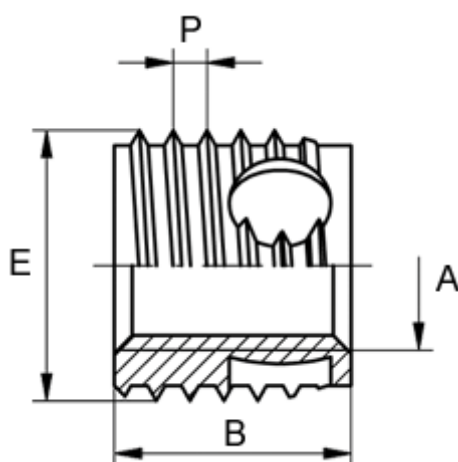

Article number: 12338000120500  
Description: KLEE-coil 338 000 120.500  
M12 St. steel 1.4305

## Measures

---

Female thread A	= M12
Length B	= 22
Male thread E	= 16.0
Min hole depth blind hole	= 26
Thread pitch P	= 1.75
Type	= 338 000 120 ...